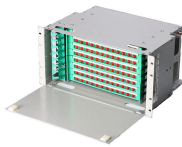

Zimbabwe Flat Steel Cable Tray Models

Zimbabwe Flat Steel Cable Tray Models

Sort By : Latest In Stock CABLE TRAY JOINER 50 AMEEN \$ 4.62 In Stock TRUNKING 16 X 16 3MTR M147 SPLASH

According to forum posts, travelers have several itinerary options for safaris in Zimbabwe. One suggested itinerary includes visiting Matopos, Hwange, Chobe, and Victoria Falls.

Keep your workspace organized with our reliable Steel Cable Tray, ideal for managing cables and wires. This tray measures 305mm x 2.4m, providing ample space for your tools and equipment.

We offer Cable Tray in Zimbabwe in different specifications at competitive market prices. Our range is customized and passes stringent quality tests, before reaching the market.