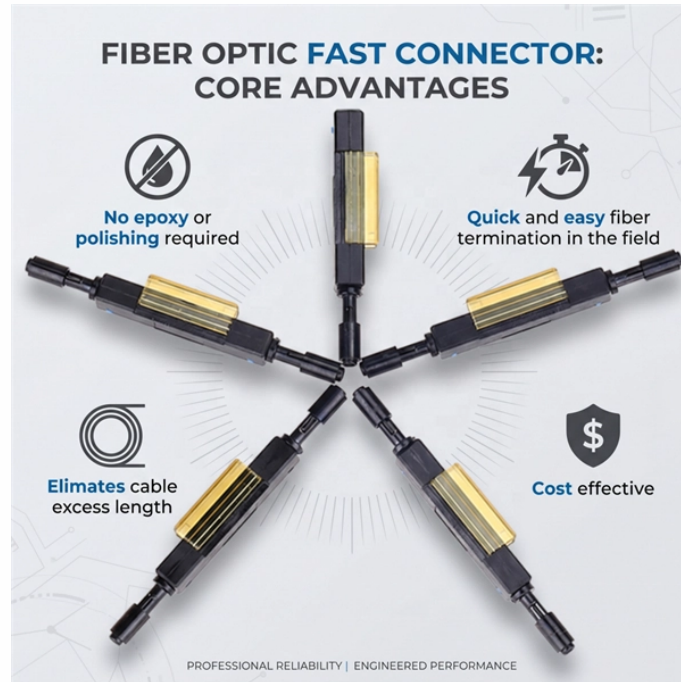

## Zimbabwe 24-port industrial switch

## Zimbabwe 24-port industrial switch

The eGP System is a secure web-based application managed by the Procurement Regulatory Authority of Zimbabwe (PRAZ) to enable all public bodies and suppliers to electronically conduct public ...

The Tenda TEF1226P is a 24-port PoE (Power over Ethernet) web smart switch for small-to-medium businesses, providing data and power to up to 24 devices like IP cameras and access points via ...

Explore Zimbabwe's rich history, diverse culture, and stunning landscapes, revealing a nation of resilience and potential in Southeast Africa.