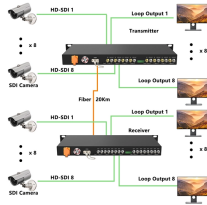

HIGH QUALITY FIBER OPTIC: Composed of 2 singlemode fibers (9 micron core), wrapped inside Water-Proof Aramid Yarn and Yellow PVC outerjacket, the cable is prevented from external ...

This tight buffer 2mm Simplex Singlemode OS2 bulk fiber cable is ideal for use in ...