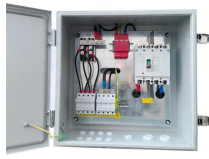

Design engineers or buyers might want to check out various Distribution Box factory & manufacturers, who offer lots of related choices such as junction box, enclosure box and power distribution box.