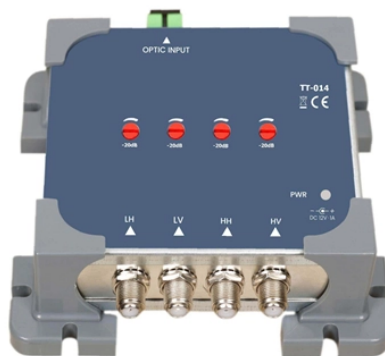

XC connector for optoelectronic composite cable

Overview

The XC/UPC optoelectronic composite connector is an hybrid fiber optic cable connector dedicated to Huawei devices. The face-mounted optical AP and WIFI6 ceiling-mounted optical AP basically use this interface. It provides a clean, standardized demarcation/mating point between hybrid patch cords, hybrid trunk cables, and. We manufacture high quality products according to European and US standards. Designed for field deployment, this connector enables the swift and stable termination of photoelectric hybrid connections, making it.

The photoelectric adapter serves to link two XC photoelectric composite QuickConnect cables for extending the cable. Crafted from premium materials, it boasts exceptional reliability and durability.

Pre-Terminated or Field-Terminable Options: It is a pre-terminated cable with XC/UPC optical-electrical connectors. The connector is compatible ...

With its easy assembly features, the UT-XC3701 is ideal for various installation scenarios, providing a seamless experience while ensuring excellent connectivity in optoelectronic applications.

As a coach, the site enables me to share the tradition we have built at Jesuit in XC & Track with all current, future & past athletes. Having access to team records and personal bests motivates our ...

FTTR on-site Photoelectric Composite Cable is a hybrid cable of ...

The photoelectric adapter is used to connect two XC photoelectric composite QuickConnect cables for cable extension. It is made of high-quality materials and features high reliability and durability.