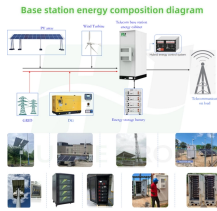

FTTR on-site Photoelectric Composite Cable is a hybrid cable of ...