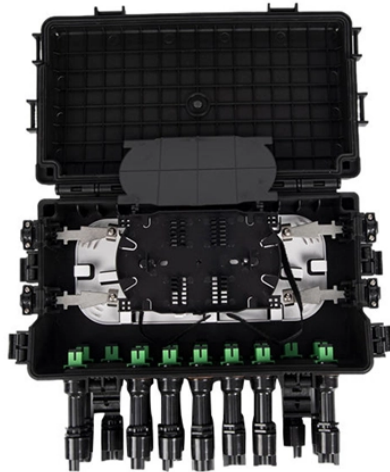

Wiring of patch panel and pricing

Wiring of patch panel and pricing

Guide to wiring Ethernet patch panels for networks. Tips on setup, wiring order, and best practices.

7 Best Cat6 Patch Panels For Structured Home Wiring Upgrade your network performance with our expert guide to the best Cat6 patch panels for structured home wiring. Explore top-rated ...

American Data Supply offers quality and affordable Patch Panel Cross-Connect Solutions (CXS) to meet every requirement - from a consolidation point, to a complete telecommunications room. Our Hinged ...

American Data Supply offers quality and affordable Patch Panel Cross-Connect Solutions (CXS) to meet every requirement - from a consolidation point, to a ...

Learn the step-by-step network patch panel and keystone jack wiring methods, including essential tools, T568A/B wiring sequences, and tool-free installation tips. This guide covers everything you need for ...