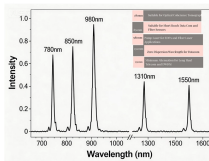

Wholesale retailer providing groceries and other necessities to business owners. Warehouse store stocking a wide range of products, including groceries, candy, and deli items.