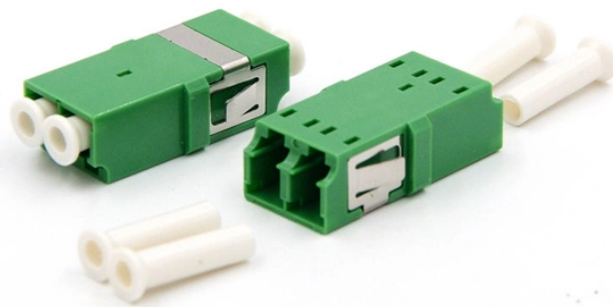

Which model of large electrical distribution box is recommended

Which model of large electrical distribution box is recommended

Learn what an electrical distribution box is in simple terms. Complete guide to panel types, NEC 408 requirements, and applications for home and commercial use.

This guide explores control panels, electrical boxes, breaker panels, bus bars, junction boxes, and custom enclosures to help you understand their sizes, types, and common applications.

Browse our products and documents for Square D™ I-Line Power Distribution Panelboards - Ideal for service entrance equipment or downstream distribution panels in the electrical system of a large ...