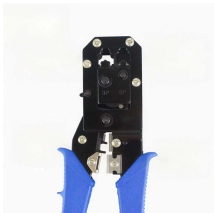

Learning Toolbox Viewer lets users create and share interactive, multimedia stacks for events and education, enhancing engagement and collaboration.

A cable tray can be referred to as the bridge that allows safe transport of wires through open spans and offers protection to the cables against overheating.

Ladder Cable Tray  
Solid-Bottom Cable Tray  
Wire Mesh Cable Tray  
Trough Cable Tray  
Channel Cable Tray  
Perforated Cable Tray  
Single Rail Cable Tray  
These trays are moderately ventilated and have cable support. They come in metallic and non-metallic types and are available in all manner of standard widths. These trays are used for moderate heat-generating activities with a short to medium support span of 0.3, 3, and 6 meters. See more on [harborenergysolutions](#) Published: Apr 15, 2021 Phone: (253) 579-4473 Location: 1400 Autumn Creek Dr, Edmond, 73003, OK.  
`.sb_doct_txt {color:#4007a2;font-size:11px;line-height:21px;margin-right:3px;vertical-align:super}.b_dark`  
`.sb_doct_txt {color:#82c7ff}` Occupational Safety and Health Administration