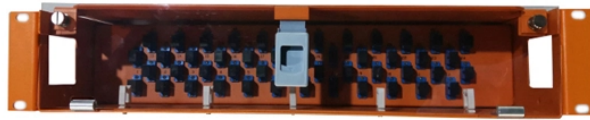

Which brands of cable trays are good in Singapore