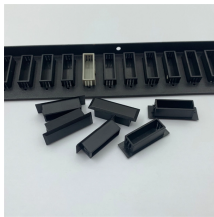

Which brands of cable trays are good in Singapore

Which brands of cable trays are good in Singapore

From stationery to desk organisers, Shopee Singapore has everything you need to create an efficient and comfortable workspace that boosts productivity. Whether you're in search of a pen holder for ...

Wanco Perforated Steel Cable Trays are constructed using the highest grade of Electro-Galvanised Sheet Steel for Epoxy Powder coating and high grade hot rolled steel for Hot Dipped Galvanised ...

Our product range includes electrical conduit systems, cable containment solutions, trunking, cable trays, flexible conduits, fittings, adaptable and junction boxes, stainless steel cable containment ...

Empowering Infrastructure Excellence: Voltecx, Singapore's Premier Manufacturer of Cable Trunkings, Trays, and Ladders Sets the Standard for Superior Quality and Innovative Solutions!

U-Li offers a diverse range of cable ladders made from a variety of materials, with a wide choice of cabling depths and load capabilities. They provide a cable management solution for heavy ...