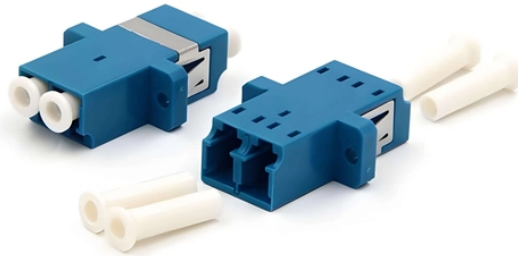

Which Australian smart PDU is the best

Which Australian smart PDU is the best

While there are three main types of intelligent PDUs, metered, monitored and switched, each type has a variety of additional features that can be included to increase the critical information available from ...

The entry level intelligent PDU with network interface that enables an IT Manager to monitor total PDU load from a remote interface. A monitored PDU provides accurate real time current draw readings ...