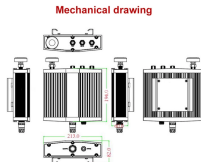

You can reduce clutter and upgrade your existing system when you purchase PDUs at 4Cabling. What's more, don't hesitate to contact us if you need help choosing which PDU would best fit your current ...