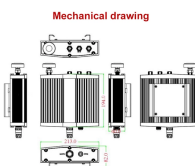

Today, The Home Depot is celebrating the opening of the third of its three new Direct Fulfillment Centers (DFCs) as part of its interconnected retail strategy, extending the aisle of products available to ...