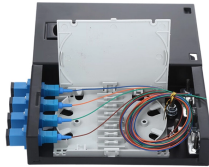

LightMachinery's range of beam splitters includes polarizing and dichroic. We make custom beam splitters to fit your unique specifications. Learn more!