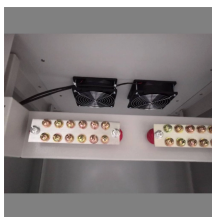

Explosion proof Distribution Boxes HLDPO3-M
Malaysia Zone 1 and Zone 2 Zone 21 and Zone 22
Meet the necessities in the following industries,
such as petroleum, chemical, electricity, medicine,
textile, ...