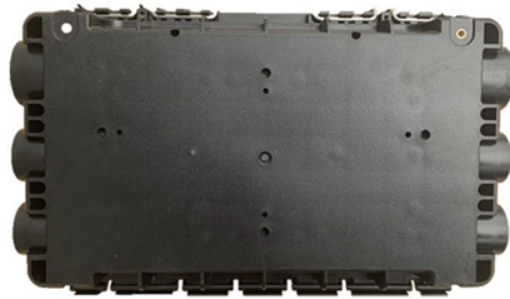

What types of optical fiber communication box samples are available

Overview

This article delves into the different types of fiber optic terminal boxes, exploring product definitions, material choices, cost considerations, and use tips to guide you towards making an informed decision. OTRANS strives to provide you with professional, reliable. FOLAN optical boxes allow the connection of cables for distribution to other cables or active equipment. They do not require the use of a rack and can be attached to a wall, DIN rail or pole. Whether in large data centers, enterprise networks, or FTTH access, Fiber optic distribution box are. A fiber optic distribution box, also known as a fiber optic terminal box or fiber optic termination box, is a device used to connect and manage fiber optic cables in a network.

Some common types of fiber optic distribution boxes include wall-mounted, rack-mounted, outdoor, and dome-shaped boxes. Each type is designed for specific installation ...

FOLAN optical boxes allow the connection of cables for distribution to other cables or active equipment. Discover all our products!

We offer a comprehensive range of panels, boxes, and enclosures to enable you to achieve a high-performance, low-cost solution for FTTX network. Topfiberbox manufactures & supplies one-stop fiber ...

Discover what ODF is in telecom—types (rack-mount, wall-mount), features, and how it differs from patch panels. Essential for fiber management and network scalability.