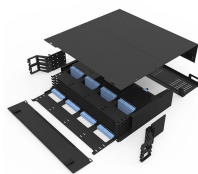

We offer a wide range of 1-24 core FDB boxes and ODF cabinets for indoor/outdoor FTTX deployment. Durable, IP65 rated, and easy to install. Browse our models and get a wholesale quote.