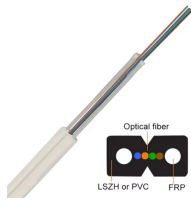

Pyroelectric sensor: The primary component of the PIR sensor module, which is usually made of pyroelectric materials such as lithium tantalate or lithium niobate.

PIR sensors are made from pyroelectric materials, which generate an electrical charge when exposed to heat. The sensor is typically split into two halves, each connected to a comparator.

Passive Infrared (PIR Passive Infrared) sensors are able to detect motion from a thermally radiating body, such as a human or animal, within the proximity of the sensor. They are often used in outdoor ...

MATERIAL definition: 1. a physical substance that things can be made from: 2. information used when writing something.... Learn more.

MATERIAL definition: the substance or substances of which a thing is made or composed. See examples of material used in a sentence.

An IR sensor module is a device that contains an IR receiver LED and other components that are used to detect and process IR signals. It typically includes an IR receiver LED, a signal ...

There is a window made of IR-transmissive material (typically coated silicon since that is very easy to come by) that protects the sensing element. Behind the window are the two balanced ...