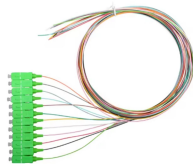

MATERIAL definition: the substance or substances of which a thing is made or composed. See examples of material used in a sentence.

An IR sensor module is a device that contains an IR receiver LED and other components that are used to detect and process IR signals. It typically includes an IR receiver LED, a signal ...