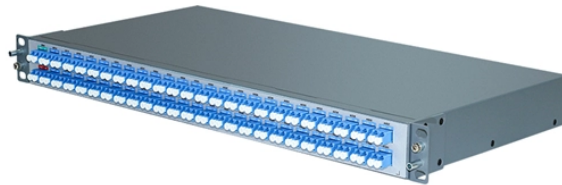

### Overview

An IR sensor module is a device that contains an IR receiver LED and other components that are used to detect and process IR signals. It typically includes an IR receiver LED, a signal amplifier, and a dem.

## What material is the light-sensing and motion-sensing module made

This guide covers setup, adjustment, and use of the HC-SR501 PIR (Passive Infrared) Motion Detector Sensor Module — one of the most popular and affordable motion sensors for ...