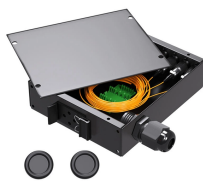

Floor-Standing Distribution Boxes Meant for high capacity systems, these boxes are larger and put on the floor, making them common in industrial or large commercial settings. ...