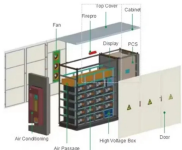

What is a floor distribution box

Choose tile made specifically for use as flooring or select tile you can install on both your walls and floor. Explore our extensive catalog of tile types, including ceramic, porcelain, natural stone and glass.