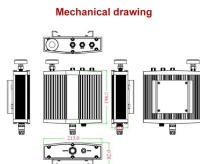

1G optical modules are designed to operate at a data transfer rate of 1 Gigabit per second (Gbps). These modules are compatible with single-mode and multimode fiber optics, providing ...