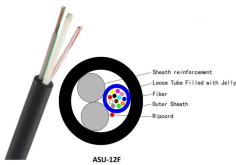

What does a router s optical splitter do

Overview

These unassuming devices enable a single optical signal to be divided into multiple paths, making them indispensable for sharing network resources efficiently—from residential FTTH (Fiber-to-the-Home) connections to large-scale telecom backbones. This guide demystifies fiber optic splitters. An Optical Splitter, also known as a beam splitter, is a passive optical device that divides a single input optical signal into two or more output signals. Conversely, it can also combine multiple signals into one. They carry data at the speed of light. Light power goes in and light power coming out.

An optical splitter takes light from one fiber and splits it into two or more light streams. They are used in FTTH systems if you decide to go with a GPON architecture (see the Optical Line Terminal page for ...

An Optical Splitter, also known as a beam splitter, is a passive optical device that divides a single input optical signal into two or more output signals. ...

What is Fiber Optic Splitter? Fiber optic splitter is a passive optical device that includes multiple input and output ends. It can divide the input optical signal into multiple output optical signals ...

This guide demystifies fiber optic splitters, explaining their design, operating principles, types, key specifications, and real-world applications. Whether you're a network engineer designing a ...

Contact Us