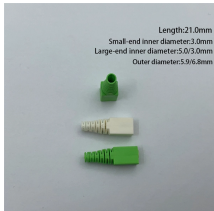

This guide explains the critical steps in fireproof cable trays acceptance, covering coating processes, inspection standards, and more. By following these steps, you can enhance durability ...