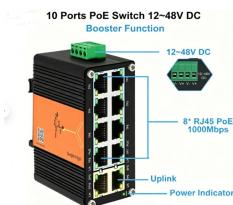

Choosing the Right Tray: Ladder, Perforated, or Wire Basket? The optimal tray would be based on the weight of the wires and their destination. No tray is the best one to suit all jobs, but ...