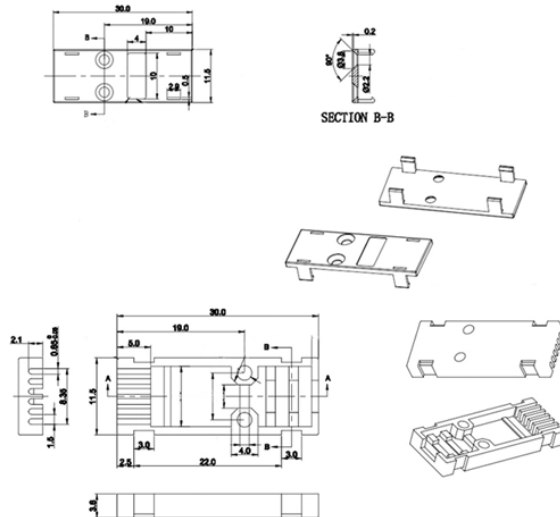

## West Asia Custom Cable Tray Processing Factory

## West Asia Custom Cable Tray Processing Factory

We are an automated production factory, owning several advanced imported production lines, which daily production Capacity can reach 5000 meters. Our product range covers cable trays, perforated cable ...