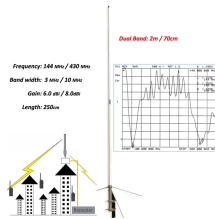

Indzawo Optic Connect

US Junction Box 8-pin

US Junction Box 8-pin

CANTEX 5133712 is a 8 in. x 8 in. x 4 in. PVC Junction Box designed to support ...

CANTEX 5133712 is a 8 in. x 8 in. x 4 in. PVC Junction Box designed to support electrical devices and fixtures as well as providing protection for wires and terminals.