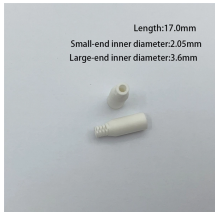

Multilink's SpeedFlex Push Fiber is a strong but flexible fiber cable designed to be installed in rigid and flexible conduit, along with the ability to be stapled directly to the wall.

Unlock Your Internet's Potential with InvisiLight Home Fiber Kit. Easy, invisible connections using an ultra-thin fiber optic cable.