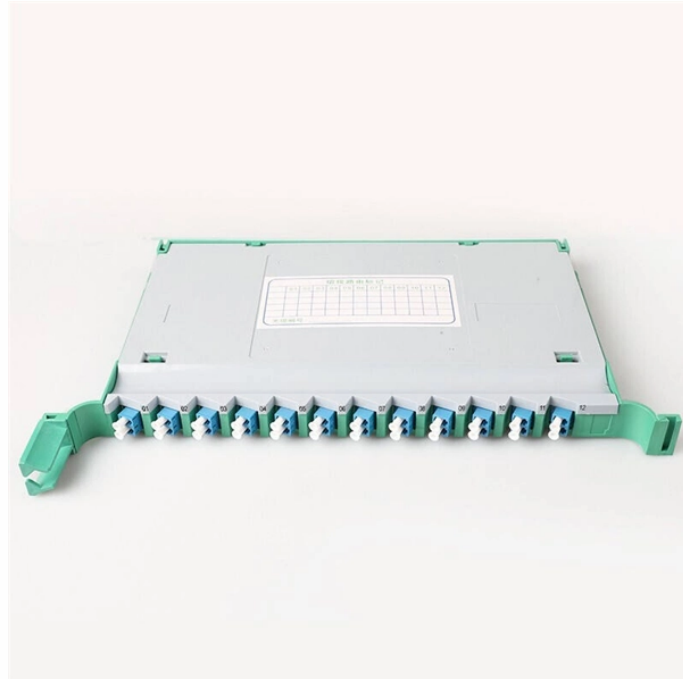

Tuvalu Galvanized Cable Trays Worry-Free Procurement

Tuvalu Galvanized Cable Trays Worry-Free Procurement

Metallic cable trays provide a safe open solution for routing cables and wires. Cable trays can be mounted onto a wall or suspended from a ceiling to provide a track that allows cables and wires to be ...

We offer the best Galvanized Cable trays for Metallic Trunking|All ...

Versatile & Strong wire mesh cable tray - the world's most tested and specified wire mesh cable tray. Constructed of precision engineered, high quality, welded steel ...

Versatile & Strong wire mesh cable tray - the world's most tested and specified wire mesh cable tray. Constructed of precision engineered, high quality, welded steel wire itable for all cabling - ...

Steel perforated cable tray is made from galvanized steel which is perforated and edge rolled. The ends of the tray are reduced allowing the easy joining of two adjacent ends without the need for couplets ...