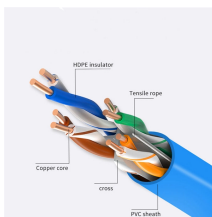

Our KVM extenders, touchscreen monitor sharing, and touchscreen monitor extender solutions are designed to deliver reliable and high-quality performance for even the most demanding applications.