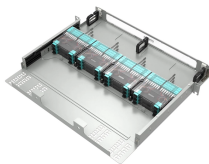

This product is mainly suitable for industrial and mining enterprises, production workshops, building distribution, etc. It controls motors, electrical equipment, and lighting in AC 50Hz, 380/220V three ...