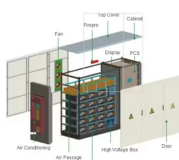

## The lead screw can suspend 3 layers of mesh cable trays

Answer: Yes; cables are tied down in cable trays to keep the cables in the cable tray, to maintain spacing between cables, or to segregate or confine certain types of cables to specific locations. The ...

With three different side heights, it is possible to react very flexibly to different cable volumes when necessary. The large mesh holes allow cables and lines to be fed in or out at any point.

Discover mesh cable trays, screw connection from OBO Bettermann & find the right solution for your project! OBO - Your supplier for electrical installation

Mesh cable trays - Mesh cable trays, screw connection.

Securely hangs wire mesh cable tray from the ceiling of your data center, network closet or industrial space.

Cablofil Wiremesh Cable Tray concept based upon performance, safety and economy; three qualities which make Cablofil Wiremesh Cable Tray system preferred by installers. Cablofil ...