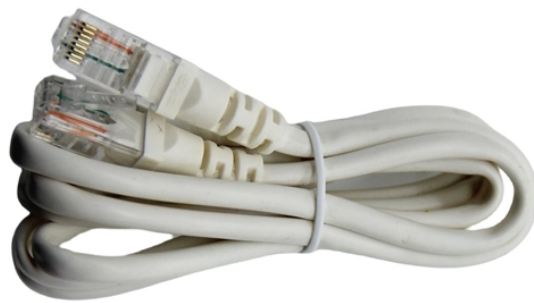

# **The lead screw can suspend 3 layers of mesh cable trays**

## The lead screw can suspend 3 layers of mesh cable trays

Answer: Yes; cables are tied down in cable trays to keep the cables in the cable tray, to maintain spacing between cables, or to segregate or confine certain types of cables to specific locations. The ...

With three different side heights, it is possible to react very flexibly to different cable volumes when necessary. The large mesh holes allow cables and lines to be fed in or out at any point.

Discover mesh cable trays, screw connection from OBO Bettermann & find the right solution for your project! OBO - Your supplier for electrical installation

Mesh cable trays - Mesh cable trays, screw connection.

Securely hangs wire mesh cable tray from the ceiling of your data center, network closet or industrial space.

Cablofil Wiremesh Cable Tray concept based upon performance, safety and economy; three qualities which make Cablofil Wiremesh Cable Tray system preferred by installers. Cablofil ...