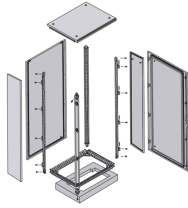

The fiber distribution box contains two optical cables

Overview

The optical distribution box features 2 cable inlet ports and 12 cable outlet ports, supporting 12 adapters and up to one 1×8 mini PLC splitter for efficient optical signal distribution, while also allowing up to 20-core fiber splicing. It is widely used in MDUs (multi-dwelling units), commercial buildings, and villas, providing an efficient solution for last-mile fiber distribution. It integrates fiber. Optical Distribution Box provides fiber optic cable management for the connection of distribution cables and drop cables at the user access point in fiber optic network. It can also work as a protective device. both indoor and outdoor environments.

The fiber distribution box contains two optical cables

C1-OPTION 1 both indoor and outdoor environments. It is a perfect cost-effective Accommodates splitters and up to 24 SC simplex adapters, Max allowance for entry cables: max diameter 15mm, up ...

FDBs are specifically designed to safeguard delicate fiber optic connections from environmental and physical damage. By protecting splices, connectors, and cables from dust, ...

A fiber patch panel is a mounted enclosure—either rack-mounted or wall-mounted—used to terminate, manage, and interconnect multiple fiber optic cables. It acts as a hub for organizing ...

The fiber optic distribution box is used to convert distribution cables into individual cables to reach the end users. It provides a secure point for splicing, branching, distributing, straight-through, or fiber ...