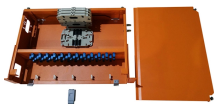

Temporary low-voltage distribution box

Temporary low-voltage distribution box

Easy to transport and set up, our spider boxes meet industry safety standards, ensuring a dependable power source for any temporary setup, enhancing operational efficiency and safety.

Temporary power distribution boxes provide safe jobsite power. Order now for organized outlets, breakers, and dependable temporary electrical access.

Get the power you need with Southwire's high-quality temporary power distribution boxes.

Browse power distribution boxes with circuit breaker protection and multiple outlet configurations. Shop durable solutions for construction and emergency use.

Also called power spider boxes, they provide temporary power for locations without permanent electricity sources. Common applications include construction, outdoor events, emergency services, and ...

Power Distribution Box, Includes: (1) Twist-Lock 30A 125/250V Power Inlet, (8) 20A 125V 5-20R Power Outlets and (2) 20A 125V 5-20R GFCI Power Outlets. Category: Temporary Power Distribution Boxes.

The Mini Xtreme Box is intended for connection to a split-phase 125/250-Volt 30 Amp power source. This source may be a generator, utility power drop, or range or dryer outlet using Southwire-supplied ...