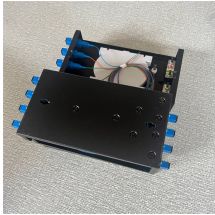

Built entirely in the United States with precision engineering, these outdoor telecom shelters safeguard your fiber networks, 5G infrastructure, and telecommunications equipment from extreme weather, ...

Once manufacturers transform containers into telecom shelters, they provide a safe and secure space for equipment. Furthermore, each company can design shipping container shelters to ...

Our concrete and steel shelters are engineered with flexibility in the design phase to allow for domestic or international shipments. The shelters can be concrete, steel, or include both steel and concrete ...