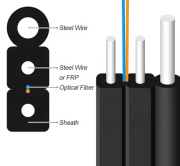

Reliable Electric is offering Distributions Boxes, these are suitable for various Residential, Commercial, Industrial buildings, industrial applications, Home Distribution, Solar Installations and EV Distributions ...