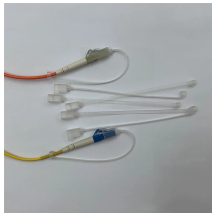

Explore sheet steel and wire mesh cable tray for robust cable management. Ideal for various environments, ensuring safety, efficiency, and durability.

2 plus 5 equals 7 2 plus 5 percent equals 2.1
Explanation $2 + 5 = 7$, where 2 and 5 are the addends (*) and 7 is the sum or total. If you want to add 5 percent, then, you should do the following: $2 + 5 \dots$

What is 2 plus 5? The sum of two plus five is equal to seven. We can also express that 2 plus 5 equals 7 as follows: What is 2 plus by other numbers? Find out what is 2 plus 5. Add $2 + 5$. two plus five.

2 plus 5 equals 7.

Step 1: Enter the expression you want to evaluate. The Math Calculator will evaluate your problem down to a final solution. You can also add, subtraction, multiply, and divide and complete any arithmetic ...