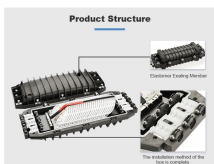

TP will use the acquisition to expand its TP.ai Data Services with on-demand access to certified and highly skilled professionals at scale, enabling faster project delivery and enhanced...