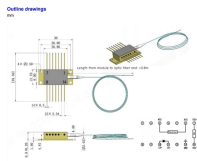

TP General AI Server

TP is a global leader in digital business services, combining advanced AI technology with human empathy to deliver simpler, faster, and safer solutions for the world's leading brands.