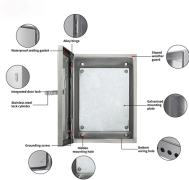

This wire mesh cable tray T-shaped wall bracket is constructed of durable, weather and chemical resistant steel to deliver high durability, versatility, and functionality.

The electro zinc-plated wire mesh cable tray T-shaped wall bracket is an ideal ...

The construction of the nVent CADDY WBT Performance Cable Shaped Wire Tray eliminates stress and pressure points on today's high-speed / performance cabling media.

The electro zinc-plated wire mesh cable tray T-shaped wall bracket is an ideal solution for neatly routing and organizing cables. Its design is available with many accessories to help fit your installation needs.

This wire mesh cable tray T-shaped wall bracket is constructed of durable, weather and chemical resistant steel to deliver high durability, versatility, and functionality.

Product Description: Techtray is a wire mesh cable tray system that utilizes high mechanical strength steel wire that is welded into a grid system. This grid system is then formed into channels which ...