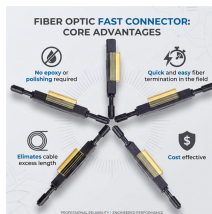

Power Distribution Boxes Built to GM standards - grounding for all line and load connections—uses MB -2 series power blocks

Its single-pole configuration ensures precise protection for your devices, making it ideal for both residential and commercial applications. Boasting a compact one-module design, this surge protector ...