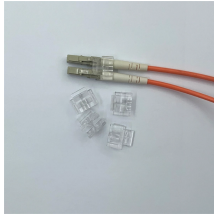

Since its launch in 2017 by Nintendo, it has redefined the landscape of gaming, offering a seamless blend of home console and handheld gaming. The Nintendo Switch is a versatile console that you ...