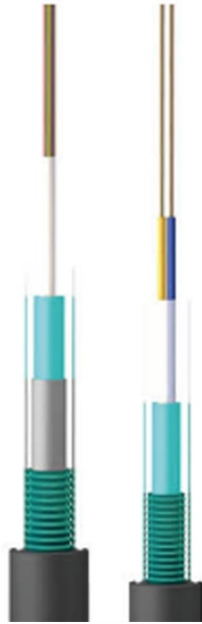

Swiss cable tray manufacturer in stock

Swiss cable tray manufacturer in stock

Waterproof and dustproof, reliable and safe

The outer classic sink design allows the sealing ring of the cabinet and door to be seamlessly compressed without leaving a trace of gaps

Custom manufacturer of cabletrays made from aluminum, fiberglass reinforced plastic (FRP), galvanized and stainless steel materials. Suitable for supporting insulated electrical cables.

Find your cable tray easily amongst the 87 products from the leading brands (Ebo Systems, By CARPEL, Black Box, ...) on DirectIndustry, the industry specialist for your professional purchases.