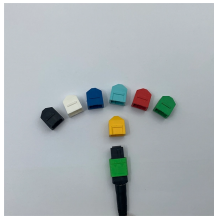

Find local swingers, browse lifestyle events & clubs, join discussion forums, and connect with verified members. Free to join.

Whether you install a sleek metal swing in the backyard or hang a classic wooden option on your front porch, patio swings are the perfect place to unwind. Here's how to choose the best outdoor swing for ...