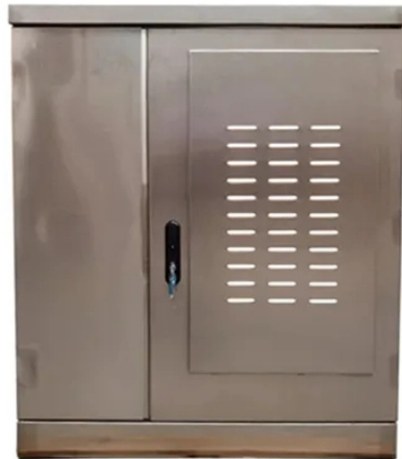

Swedish Stainless Steel Cable Tray Accessories

Swedish Stainless Steel Cable Tray Accessories

Here you will find wall sockets, cable ladders, and accessories for easy installation. We also offer smart wall sockets, switches, and dimmers from several major suppliers.

We are proud to be Europe's leading manufacturer of Stainless Steel Wire Basket & Cable Tray Systems. With various ranges available, from Medium to Heavy Duty, Straight Edge, Return Flange ...

These are the most corrosion-resistant tray systems we offer for routing cable and hose in configurations such as curves, slopes, and tees. Cut, bend, and connect the wire mesh trays.

Achieve a clean, professional cable management system with the Kable Kontrol® Stainless Steel Cable Tray Straight Sections. Constructed from high-quality 304 stainless steel with a chrome finish, these ...