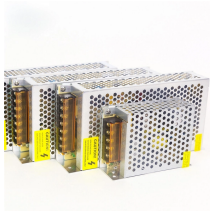

Nordic Wire Tray blir Nordic Wire Tray. Nytt namn, nytt utseende, samma nordiska kvalitet. Vi fortsätter driva innovativa lösningar för kabeldragning, med ett av branschens mest kompletta ...