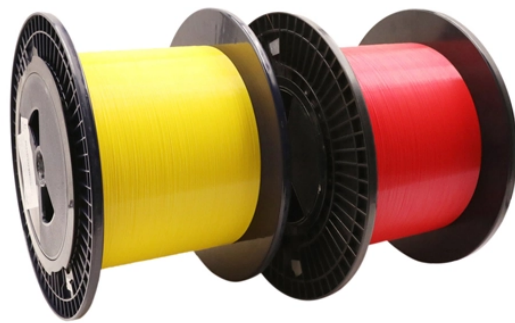

Surge power distribution box selected

Surge power distribution box selected

Proper sizing is critical for performance and longevity, involving selection of the correct electrical parameter - like maximum discharge current, voltage protection level, and response time - ...

Our integrated surge protective devices arrive already installed in distribution equipment. This provides the highest level of protection in very little time and eliminates field installation issues.

Discover the different types of surge protectors (SPD) used in distribution board panels. Learn how to select the right surge protector based on protection level, and rated discharge current to safeguard ...