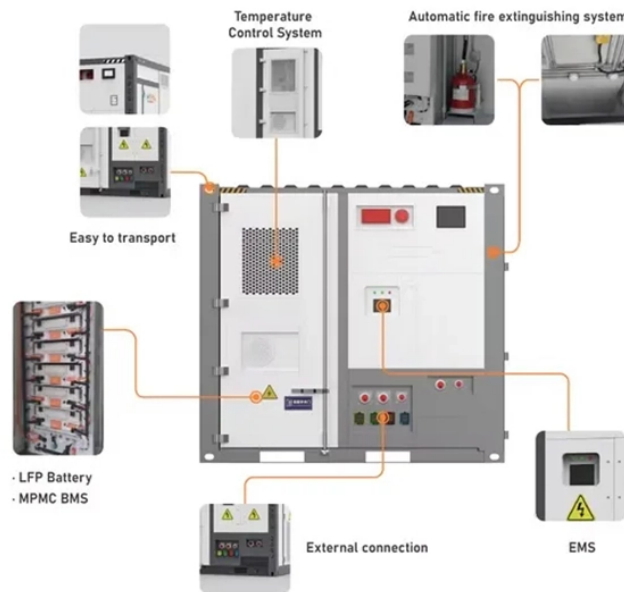

Surge Protection Installation for Columbia Floor Distribution Boxes

Overview

Use AWG #10 stranded wire or larger (which is readily available and easily installed) to connect between the SPD and the breaker panel. Short direct connections. 3-phase AC Surge Protection Device SPD Installation for Distribution Box, Switchgear, Cabinets, Industrial and Commercial. 0:00. Surge protectors act like precision pressure-release valves that stop your expensive electronics from becoming surge casualties when lightning strikes or power fluctuations happen. Here's the uncomfortable truth: surges happen constantly. They're not just during thunderstorms either. Their job is to clamp down on transient overvoltages and safely divert surge currents to ground, keeping your sensitive devices safe. Instead of repeating definitions or legal standards.

Surge Protection Installation for Columbia Floor Distribution Boxes

Don't have an account? Sign up! Activate a New Card.

Think of your distribution box as the main water valve for your home's electrical system. Surge protectors act like precision pressure-release valves that stop your expensive electronics from ...