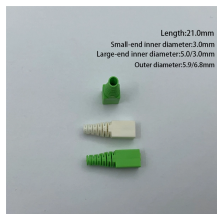

This ensures optimum protection of all loads connected to the panel. Use AWG #10 stranded wire or larger (which is readily available and easily installed) to connect between the SPD and the breaker ...