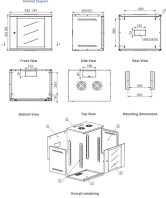

Find industrial plug & socket suppliers + Schneider plugs & sockets. Explore different types & specifications for various applications.