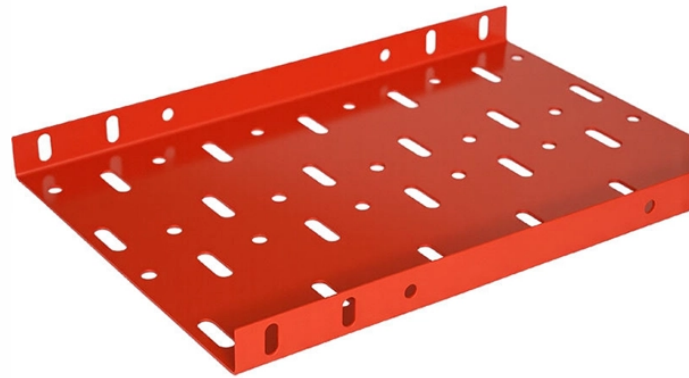

Stainless Steel Cable Trays

Stainless Steel Cable Trays

Stainless Trading supplies a full range of cable trays, return flange trays and welded wire mesh for cable reticulation

Constructed from high-quality 304 stainless steel, these trays provide exceptional durability and resistance to corrosion. Designed for networking, AV systems, fiber optics, industrial wiring, and ...

These stainless steel wire mesh cable trays suspend cables and ensure that your important wires and cables are safely organized and out of your way. The design of these cable baskets allows for floor ...

Choose from our selection of cable trays, including over 850 products in a wide range of styles and sizes. Same and Next Day Delivery.

Durable Cope Trof cable trays in 304/316 stainless steel for secure, efficient routing.

Electrix is a leading supplier, with over 5,000 lengths of Stainless Steel Wire Basket Cable Tray available for immediate dispatch.

Supplier of wire mesh cable trays and wire basket trays in stainless steel for production facilities and the whole industry.