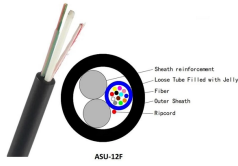

Indzawo Optic Connect

Stainless Steel Cable Tray Pipe

Stainless Steel Cable Tray Pipe

Shop Our Inventory Of Cable Tray Online. Graybar Is Your Trusted Distributor For Cable Tray And Fittings.

Durable Cope Trof cable trays in 304/316 stainless steel for secure, efficient routing.

Over the past 55+ years, MP Husky US Cable Tray has engineered and manufactured the most reliable, highest quality, cost effective and innovative cable trays systems available.

These are the most corrosion-resistant tray systems we offer for routing cable and hose in configurations such as curves, slopes, and tees. Cut, bend, and connect the wire mesh trays.

Achieve a clean, professional cable management system with the Kable Kontrol® Stainless Steel Cable Tray Straight Sections. Constructed from high-quality 304 stainless steel with a chrome finish, these ...

Supplier of wire mesh cable trays and wire basket trays in stainless steel for production facilities and the whole industry.

Refers to the approximate height of a cable tray used for specifying. Selecting a specific height will show cable trays with that height, as well as cable tray accessories compatible with that height.