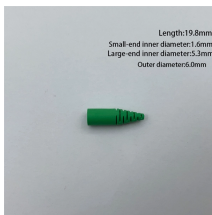

The distribution board has the function of delay and instantaneous overload protection. The distribution box is made out of high quality galvanized steel sheet of up to 0.6-1.2mm thickness.

Understand distribution boxes (DB boxes) in 5 minutes. Learn about types, components, functions, and uses. Find the perfect DB box for your needs.