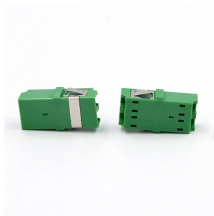

Learn about components, installation, advantages over traditional methods, and their evolving market in Africa. Discover how Ready Boards are revolutionizing access to electricity in ...

A commonly used distribution box contains doorbells, earth leakage devices, timers, or contact breakers. However, the distribution boxes have several sizes and designs suitable for ...

In the distribution box, commonly known as the distribution board or breaker panel, you'll find several critical components responsible for managing and distributing electrical power ...

Learn about components, installation, advantages over traditional methods, and their evolving market in Africa. Discover how Ready Boards are ...

The distribution board has the function of delay and instantaneous overload protection. The distribution box is made out of high quality galvanized steel sheet of up to 0.6-1.2mm thickness.

Understand distribution boxes (DB boxes) in 5 minutes. Learn about types, components, functions, and uses. Find the perfect DB box for your needs.

This kind of SMC meter Box is containing French standard MCB and which is widely used in power transmission and distribution equipment in African market. Technical Data: 1. Model No.: SO-SX ...

Contact Us