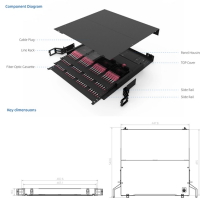

This ultimate guide explains what a distribution box does, its internal components, common types, real-world applications, and how to select the right DB Box for your project.

The above are only some common distribution box specifications and features. When making actual selections, it is necessary to comprehensively consider factors such as specific usage ...

The distribution board has the function of delay and instantaneous overload protection. The distribution box is made out of high quality galvanized steel sheet of up to 0.6-1.2mm thickness.