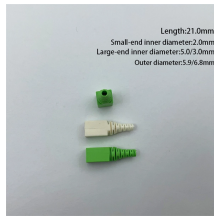

Specialised in producing electrical cabinets for energy distribution, automation and rack systems, Lafer is the perfect blend between innovation and flexibility. It works with customers in Italy and abroad on ...

Pine manufactures Low Voltage switchboards and Medium Voltage switchgears with a wide range of voltages, currents and breaking capacities.

Nuventura and Iberapa, a Spanish manufacturer of high (HV) and medium voltage (MV) substations, have proudly announced the signing of a strategic partnership agreement.

Contact Us

For more information, pricing, or custom solutions, please contact us:

Website: <https://www.indzawo.co.za>

Email: sales@indzawo.co.za

Phone: +27 71 296 8473

Address: 22 Quantum Street, Midrand, 1685, Gauteng, South Africa

This document is for informational purposes only. Specifications subject to change without notice.