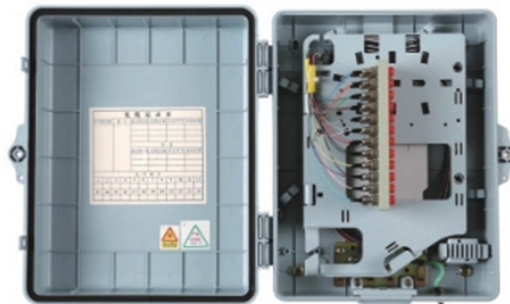

South Asian junction box 4-pin

South Asian junction box 4-pin

We are a unique entity in this industry, actively engaged in offering a premium quality array of Flameproof 4 Way Junction Box.

- 4" square, 1/2 in raised exposed work covers are used to close a 4" square junction box or to attach a device(s) in a surface mount industrial or commercial setting

Connect Two Cables For Additional Reach 4 pin female sockets on both ends Non-Metallic construction won't corrode or rust Will not crack in cold temperature, or warp in heat Warranty: 3 years on casing, ...

IP68 Waterproof Junction Box 4 Way/4 Pin Outdoor Connection Box, Cable Connector, Outdoor External Sleeve Coupler M20 4P Ø5-9mm, for Repair and Extend Power Cables, Black 2 Pcs.

Electrical Boxes & Pull Boxes View 2 x 4 Inch Utility Boxes From ₱ 19.25 4 x 4 Inch Junction Boxes From ₱ 20.15

Features & Benefits 4" deep boxes allows for additional wiring capacity Raised Ground Combination Phillips/Slotted screw heads.

The combination knockouts allow for greater wiring flexibility on the job. They are designed to work with combination Phillips/Slotted screw heads. The box is 2-1/8 in. deep. ...