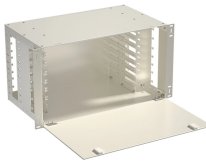

Unmanaged PoE extender with 2\*10/100M RJ45 ports and 1\*10/100M RJ45 uplink port. Port 1-2 supports the IEEE 802.3 af/at PoE standard. The maximum PoE power of a port is 30 W and the ...

The CLEVER PDU environmental monitoring function can be expanded to realize real-time monitoring and management of the micro-environment in the cabinet. A variety of supporting mounting brackets ...